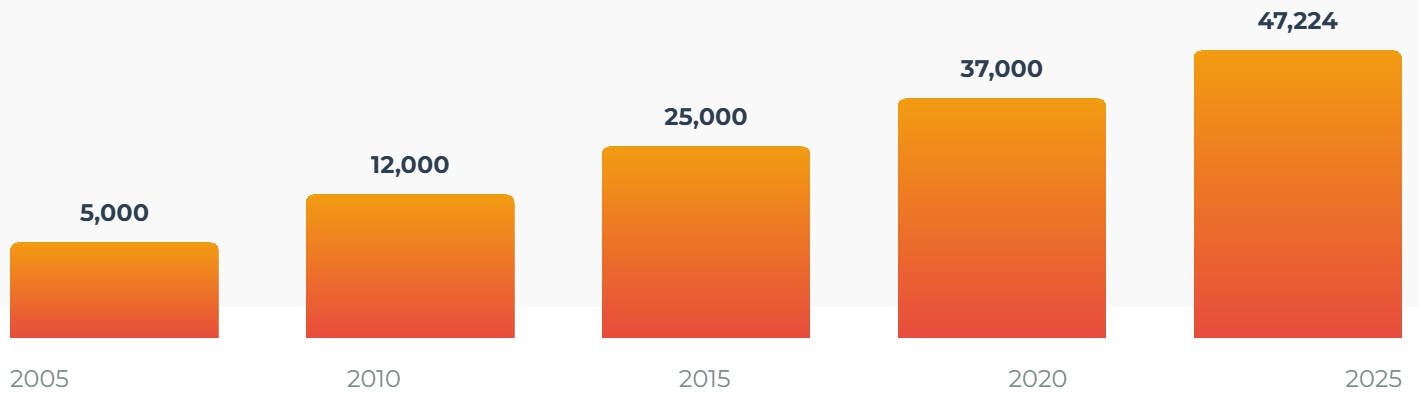

Current Status

Clean title, no accidents

Usage History

Vehicle Use	● Lease
Lien Records	● 1 record
Police Use	● No
Rental Use	● No
Taxi Use	● No

Mileage History

Mileage Trend Over Time

Odometer Readings

Date	Mileage	Source	Status
May 2016	27,099 M	Vehicle inspection	● Normal
Jul 2018	54,199 M	Owner reported	● Normal
Jan 2020	81,299 M	Dealer service	● Normal
Jun 2022	108,399 M	Vehicle inspection	● Normal
Oct 2024	135,499 M	Vehicle inspection	● Normal